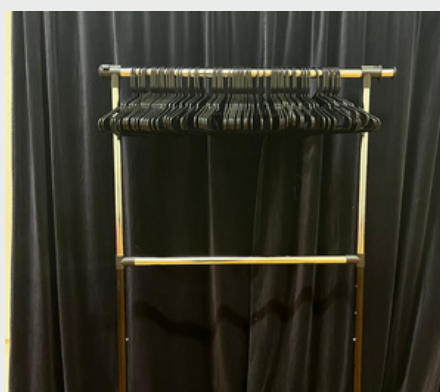

\$30

WHITE BOARD

Amount: 1
Skylight Ballroom, Loft

\$10

FOLDING TABLE

Amount: 5
Skylight Ballroom, Loft
Size 6ft long

\$10

ARMLESS DINING CHAIR

Amount: 30
Skylight Ballroom, Loft

\$7

COAT HANGER

Amount: 1
Skylight Ballroom, Loft

\$8

GHOST DINING CHAIRS

Amount: 7
Skylight Ballroom, Loft

\$7