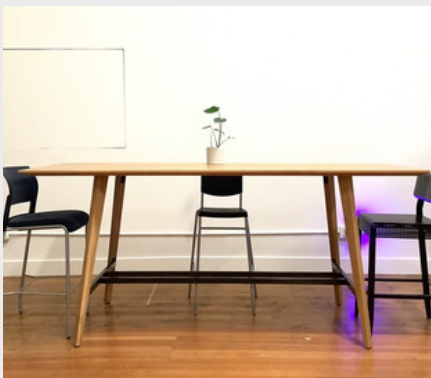

HIGH STANDING TABLE

Amount: 1
Skylight Ballroom

\$30

NAVY BLUE TABLE CLOTHS

Amount: 7
Skylight Ballroom, Loft
60"x102"

\$5

CONFERENCE TABLE

Amount: 1
Skylight Ballroom